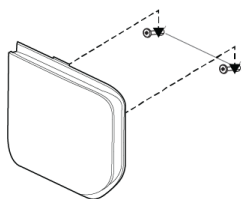

STAND MOUNT

WALL MOUNT

1

2

3

4

support.hp.com/poly

Poly Rove

© 2023 Poly. DECT is a trademark of ETSI.
All trademarks are the property of their respective owners.
Contact Information:
Contact your authorized reseller for assistance.
HP Inc. 1501 Page Mill Road, Palo Alto, CA 94304

3725-34007-023A
RMN/型号/型号: Rove B2; Rove B4