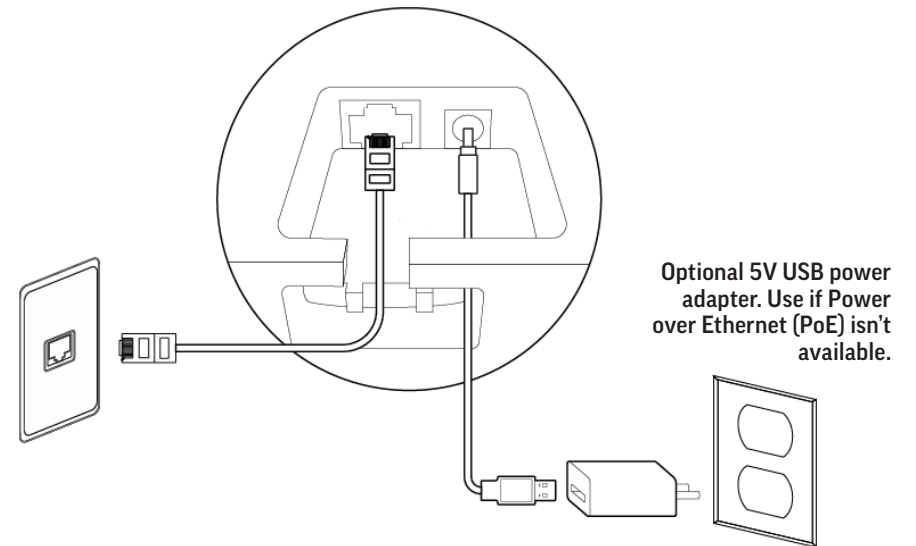

POLY ROVE B2/B4 DECT IP PHONE BASE STATION SETUP SHEET

FEATURES

CONNECT POWER

STAND MOUNT

WALL MOUNT

1

2

3