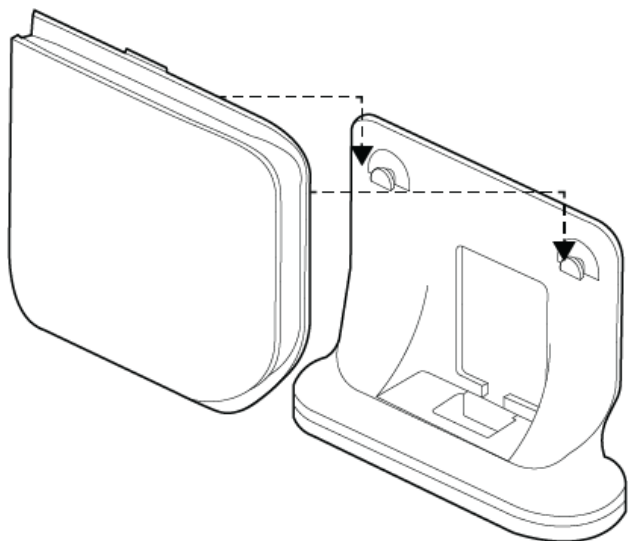

POLY ROVE B2/B4 DECT IP PHONE BASE STATION SETUP SHEET

FEATURES

CONNECT POWER

STAND MOUNT

WALL MOUNT

1

2

3