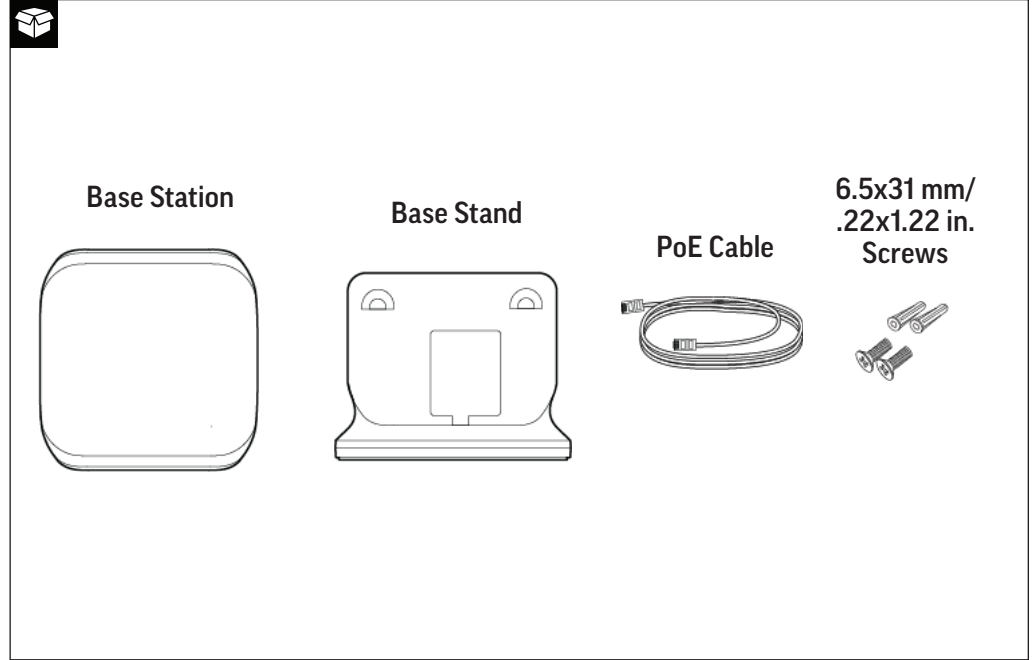

POLY ROVE B2/B4 DECT IP PHONE BASE STATION SETUP SHEET

FEATURES

CONNECT POWER

STAND MOUNT

WALL MOUNT

1

2

3