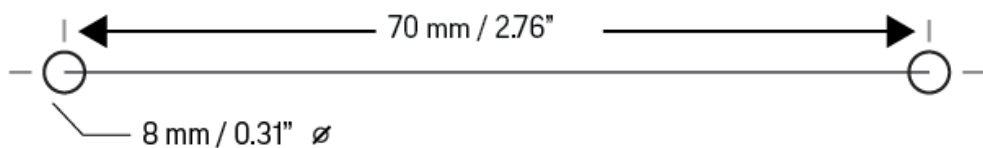

POLY ROVE B2/B4 DECT IP PHONE BASE STATION SETUP SHEET

FEATURES

CONNECT POWER

STAND MOUNT

WALL MOUNT

1

2

3