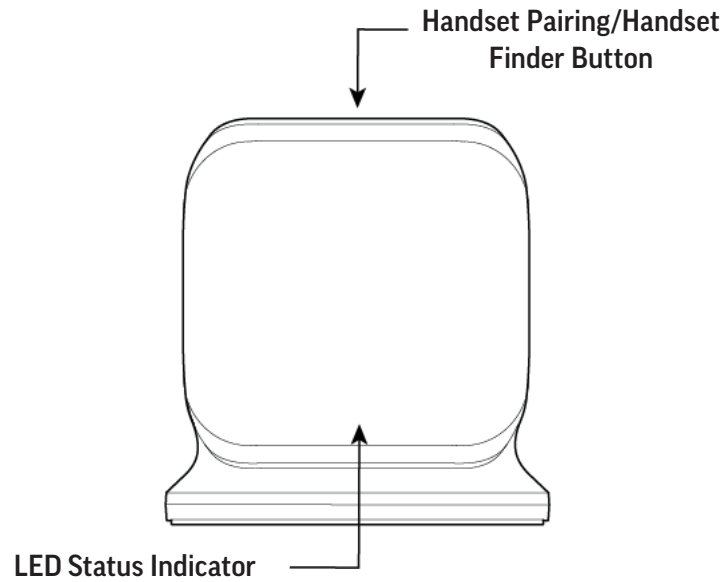

POLY ROVE B2/B4 DECT IP PHONE BASE STATION SETUP SHEET

FEATURES

CONNECT POWER

STAND MOUNT

WALL MOUNT

1

2

3